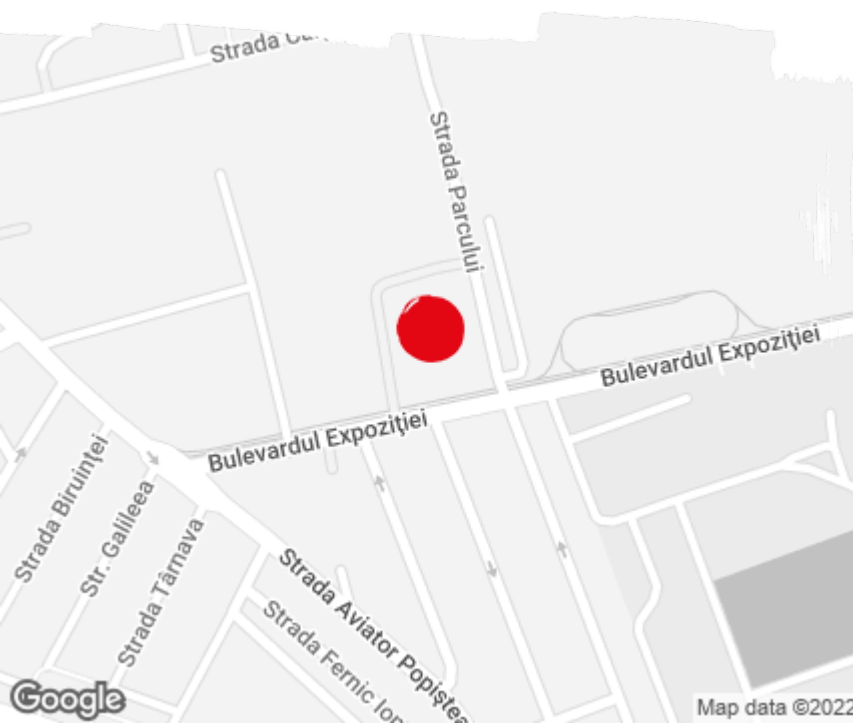

Office to let

Dageco Expozitiei Estate - C2

Bucharest, Sector 1, 2 Expozitiei blvd.

Building information

Building status	Existing
Year of construction	2014
Parking ratio	1 / 79 sq m
Total building area	11 179 sq m

Commercial terms

Office space*	after login *
Parking	after login *
Service charge*	after login *
Minimum lease term	after login *
Availability	after login *

* Asking terms for m²/month

Location

Available space

11 175 sq m

Available office space

300 sq m

Minimum office space